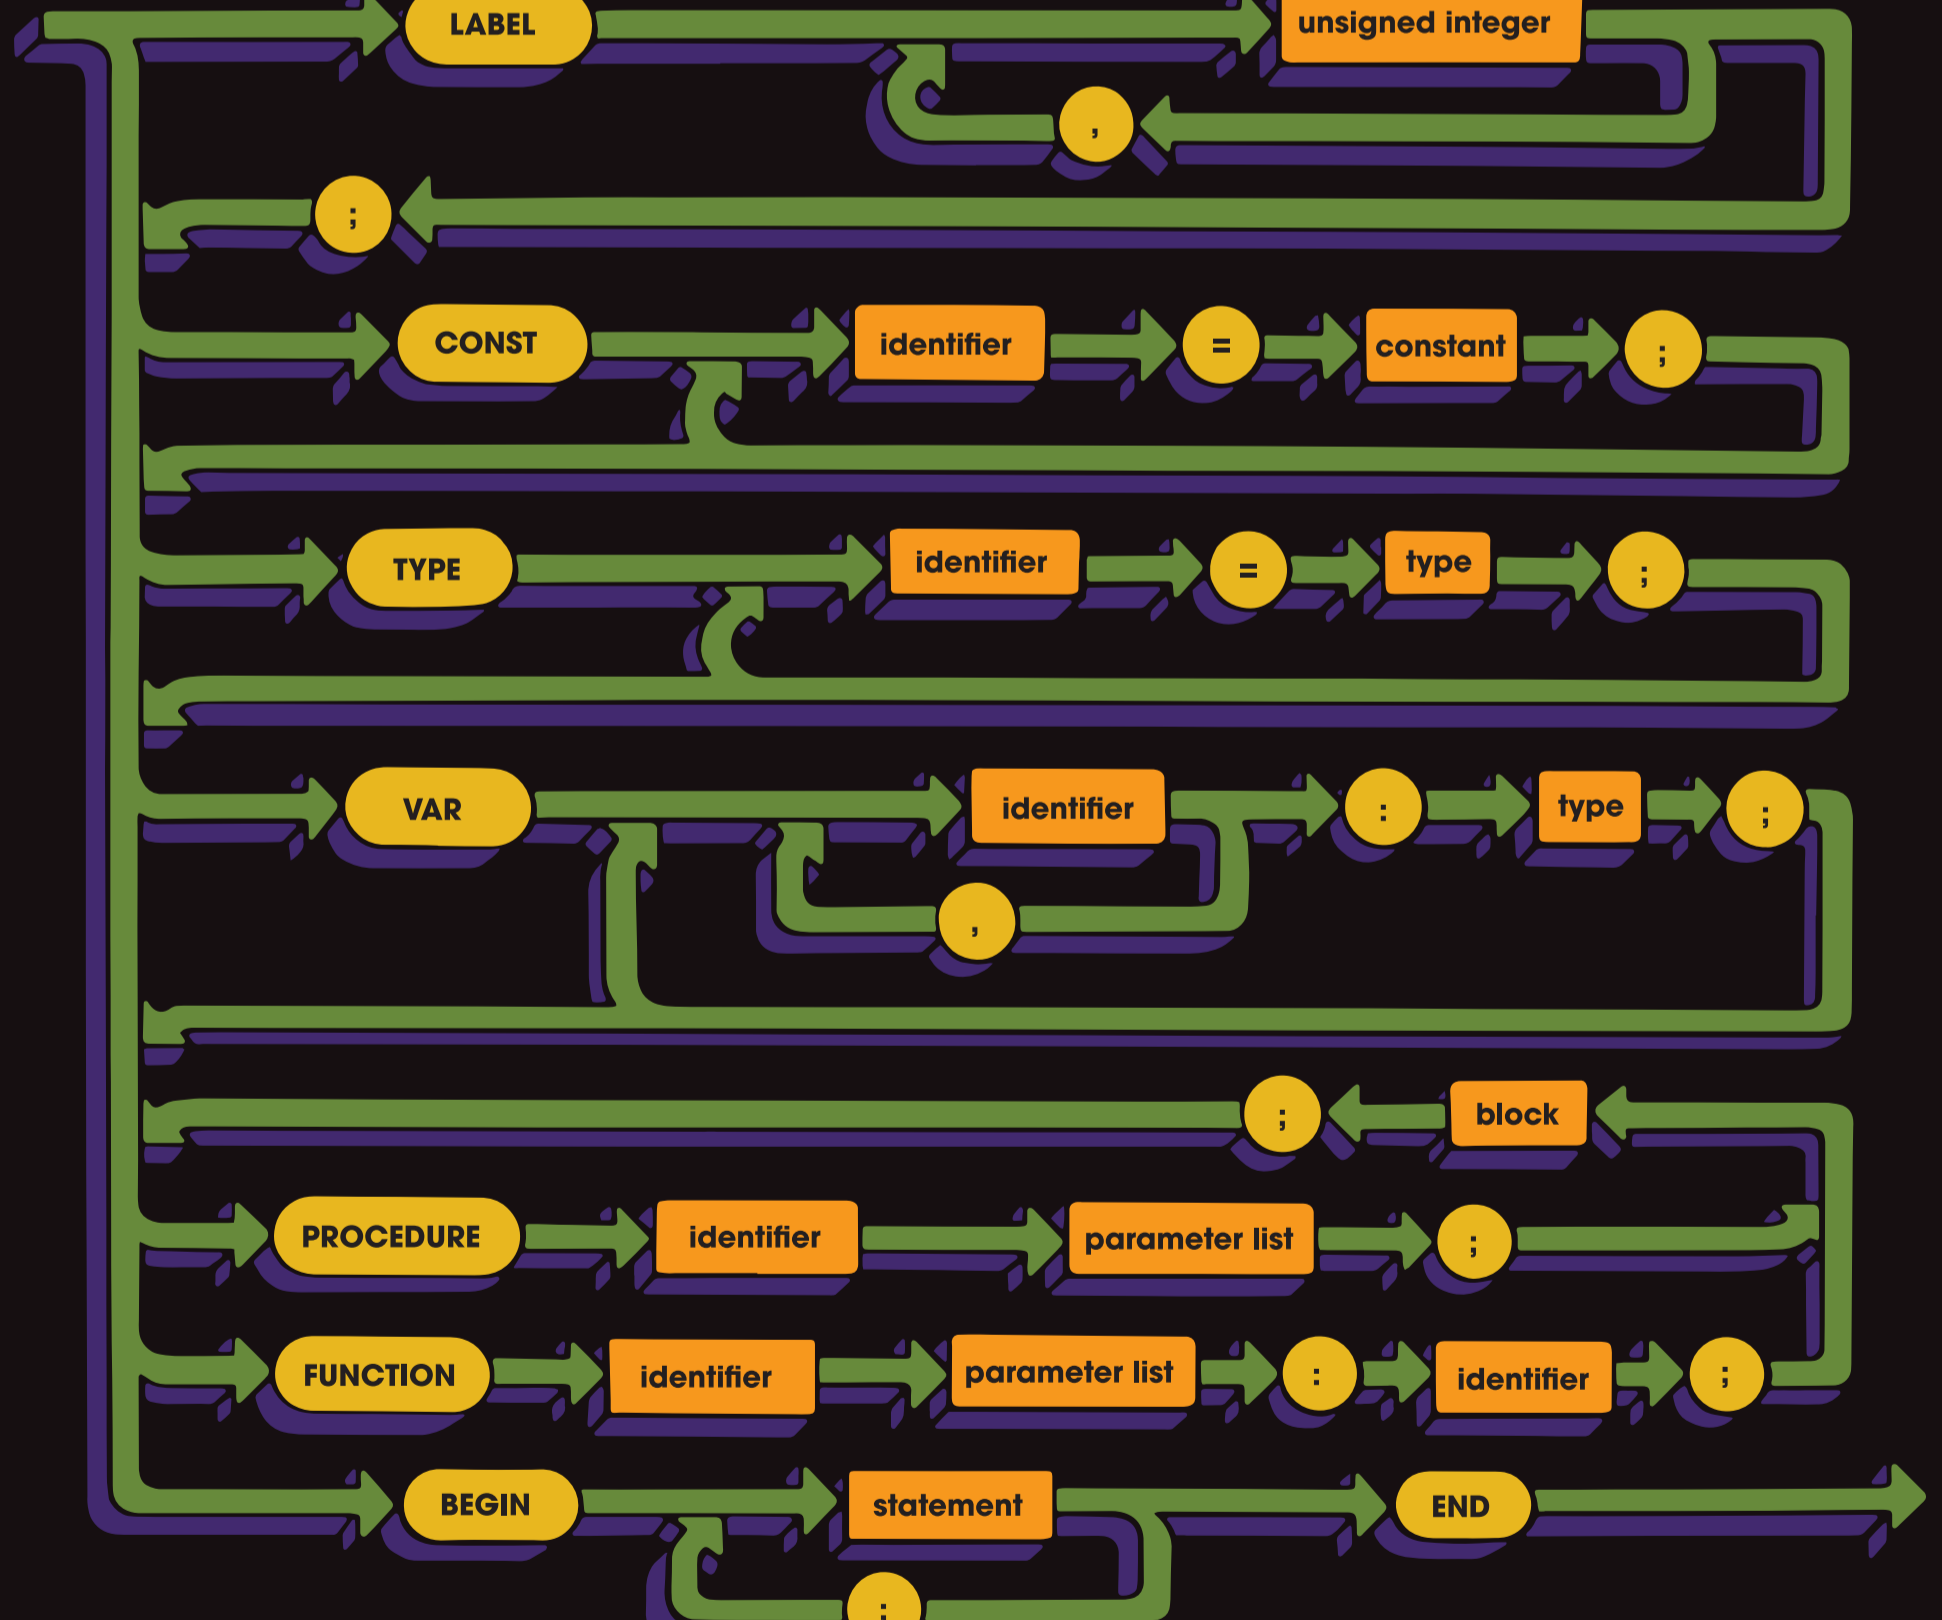

pascal

TM

STATEMENT

BLOCK

TYPE

IDENTIFIER

VARIABLE

UNSIGNED NUMBER

EXPRESSION

SIMPLE EXPRESSION

TERM

FACTOR

UNSIGNED CONSTANT

PARAMETER LIST

UNSIGNED INTEGER

CONSTANT

SIMPLE TYPE

FIELD LIST

Norman